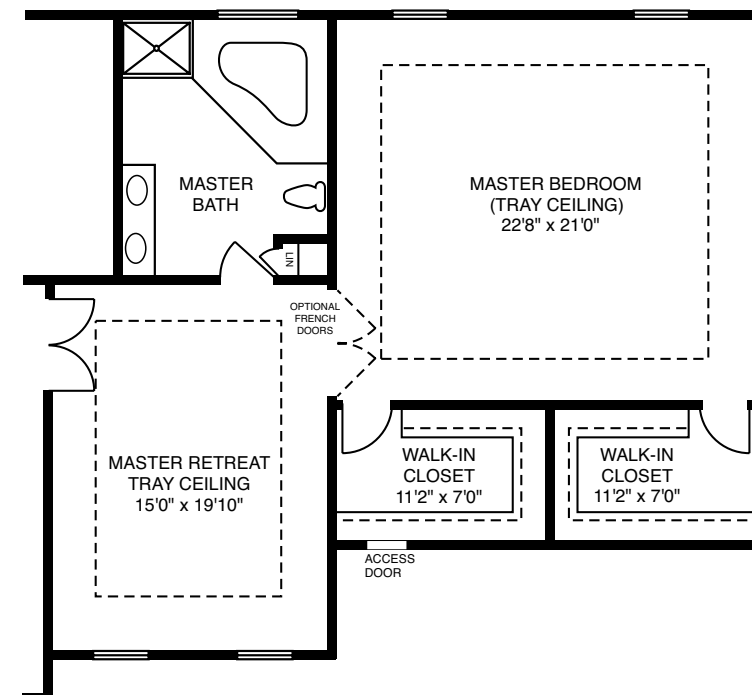

The Driftwood

4-5 Bedrooms / 2.5-3 Baths / 2-3 Car Garage / 3,612 Square Feet

ELEVATION 3 *Shown with Optional Master Retreat*

ELEVATION 5 *Shown with Optional 3-Car Garage*

The Driftwood *First Floor*

All dimensions are approximate and subject to change. Floorplans, porches, and windows may vary slightly by elevation. Consult your salesperson for details. Elevations shown are artist's renderings and subject to change.

The Driftwood *Second Floor*

SECOND FLOOR WITH OPTIONAL 3-CAR GARAGE

The Driftwood *Second Floor Options*

OPTIONAL SECOND FLOOR MASTER RETREAT OR FIFTH BEDROOM (ELEVATION 3 ONLY)

OPTIONAL FIFTH BEDROOM